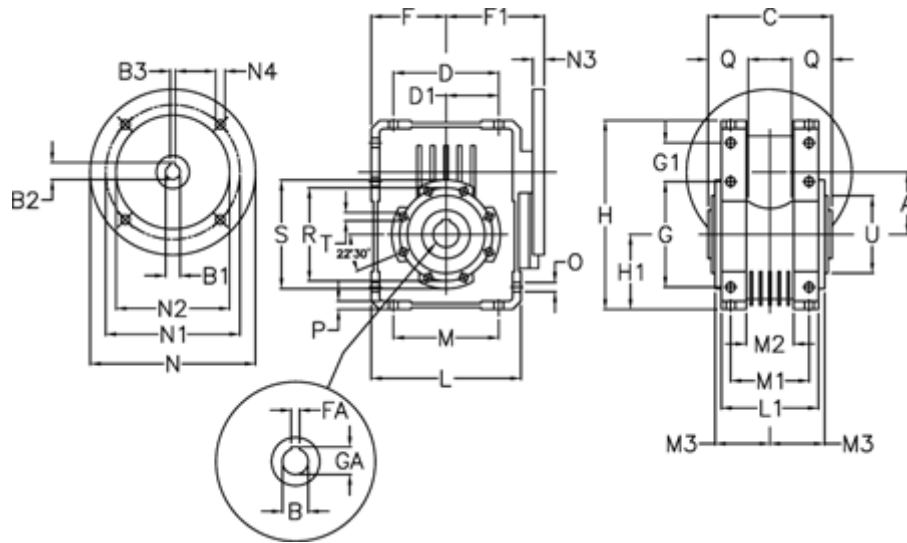

Article number: 392208600774536

Description: Worm Gear with Torque Limiter
W86 L2-U-7-P112 B5

Measures

A = 86.9	F = 100	L = 200	N2 = 180	T = M10x18
B = 35	F1 = 136	L1 = 125	N3 = 13	U = 110
B1 E7 = 28	FA = 10	M = 144	N4 = 12.5	
B2 = 31.3	G = 144	M1 = 101	O = 11.5	
B3 H9 = 8	G1 = 45.5	M2 = 57	P = 11	
C = 140	GA = 38.3	M3 = 64.5	Q = 45	
D = 144	H = 245.5	N = 250	R = 130	
D1 = 72	H1 = 100	N1 = 215	S = 150	